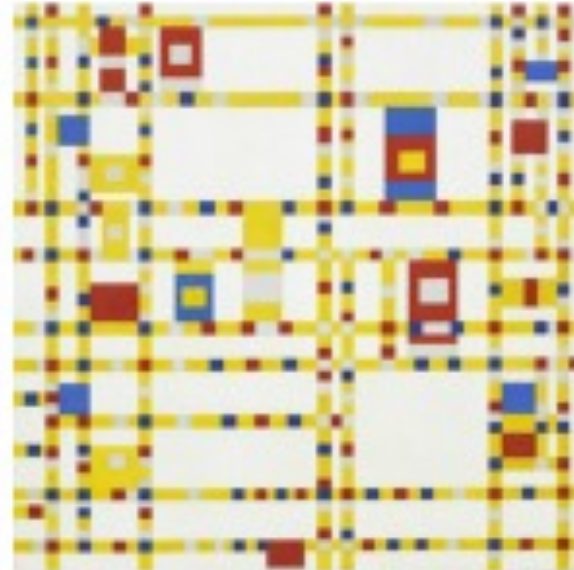

Transforming Shapes into Somewhere Places

PAUL KLEE

Artists' Work based on Shape

perfect square

Michael Hall

Copyrighted Material

On Monday, the square

was cut into pieces

and poked full of holes,

so it made itself into a fountain.

Copyrighted Material