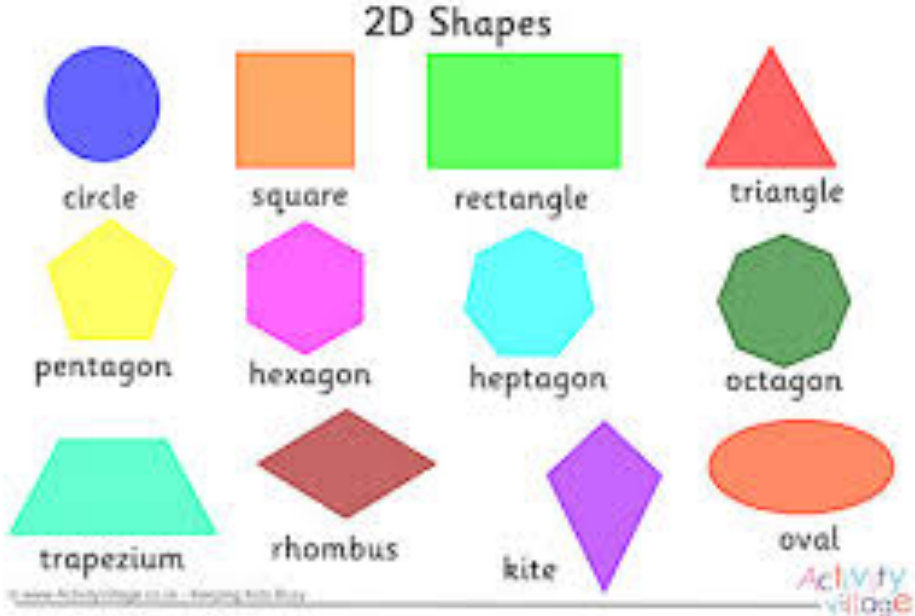

Transforming Shapes into Somewhere Places

PAUL KLEE

Artists' Work based on Shape

perfect square

Michael Hall

Copyrighted Material

On Monday, the square

was cut into pieces

and poked full of holes,

so it made itself into a fountain.

Copyrighted Material